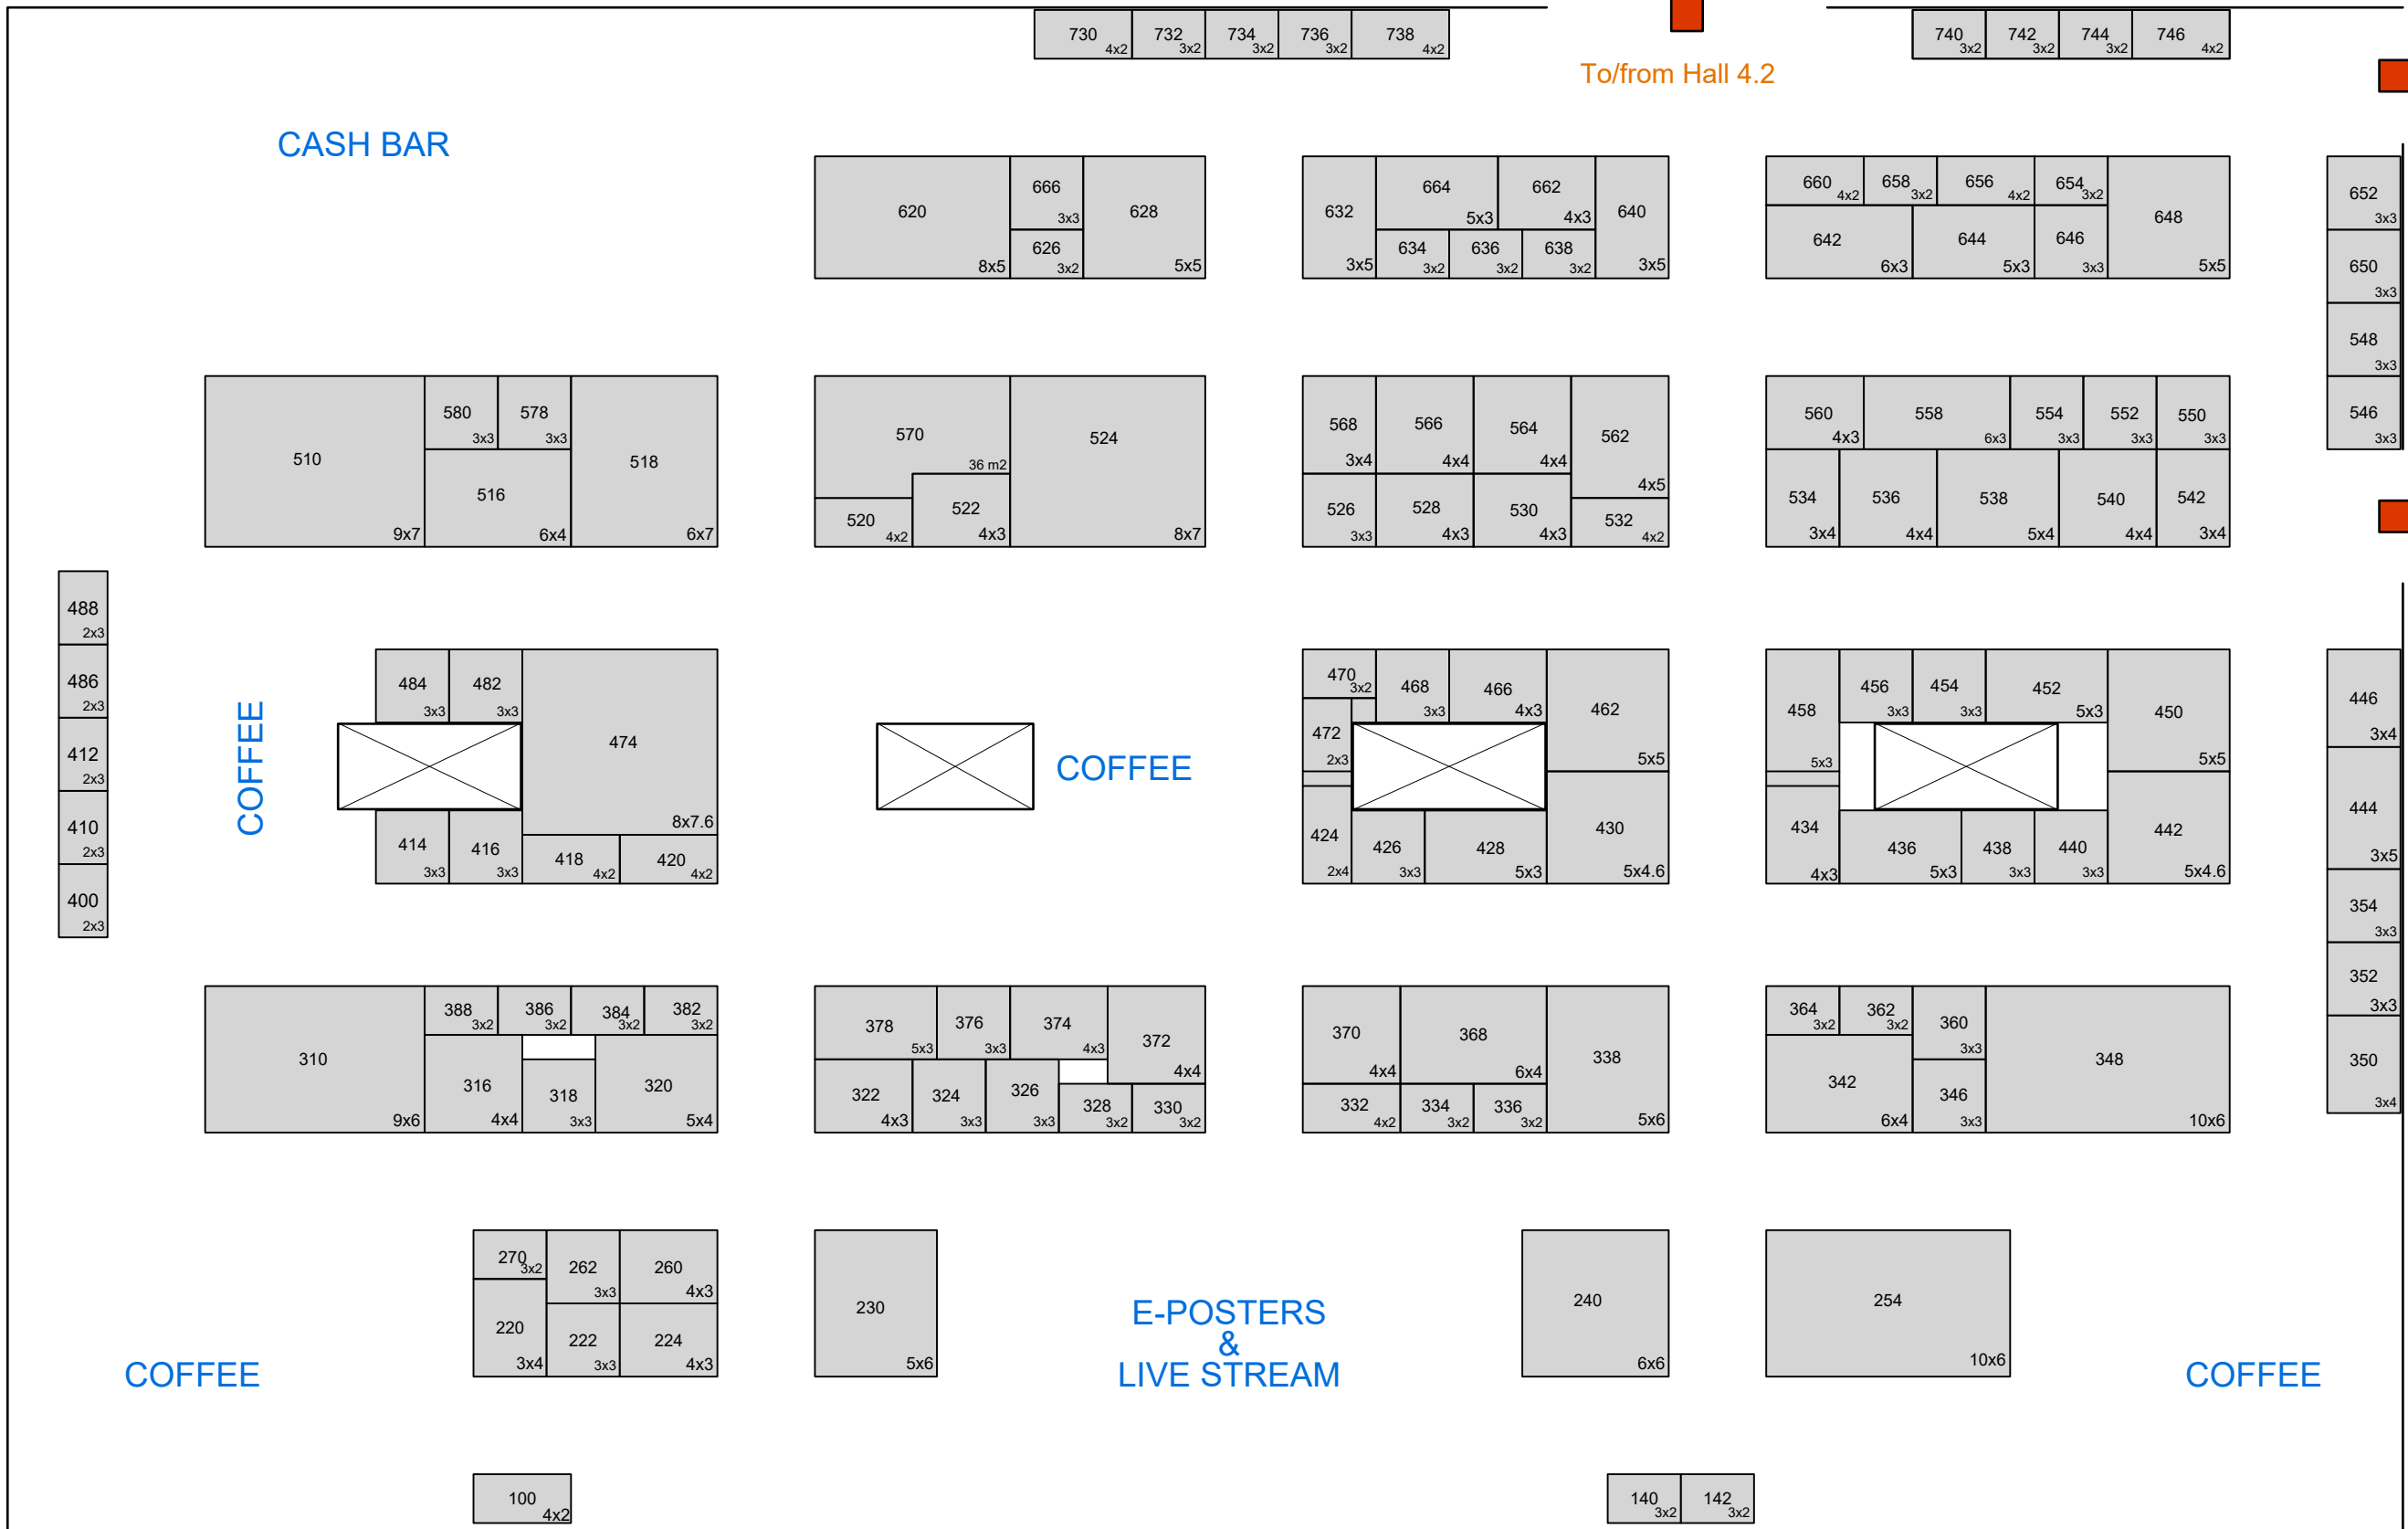

ESHG 2020 - Berlin, Germany, 6 - 9 June 2020

Floor plan 2.2 as per 5 February 2020

EXHIBITION & POSTERS

To/from Hall 4.2

To/from Meeting Rooms

 = PILLAR